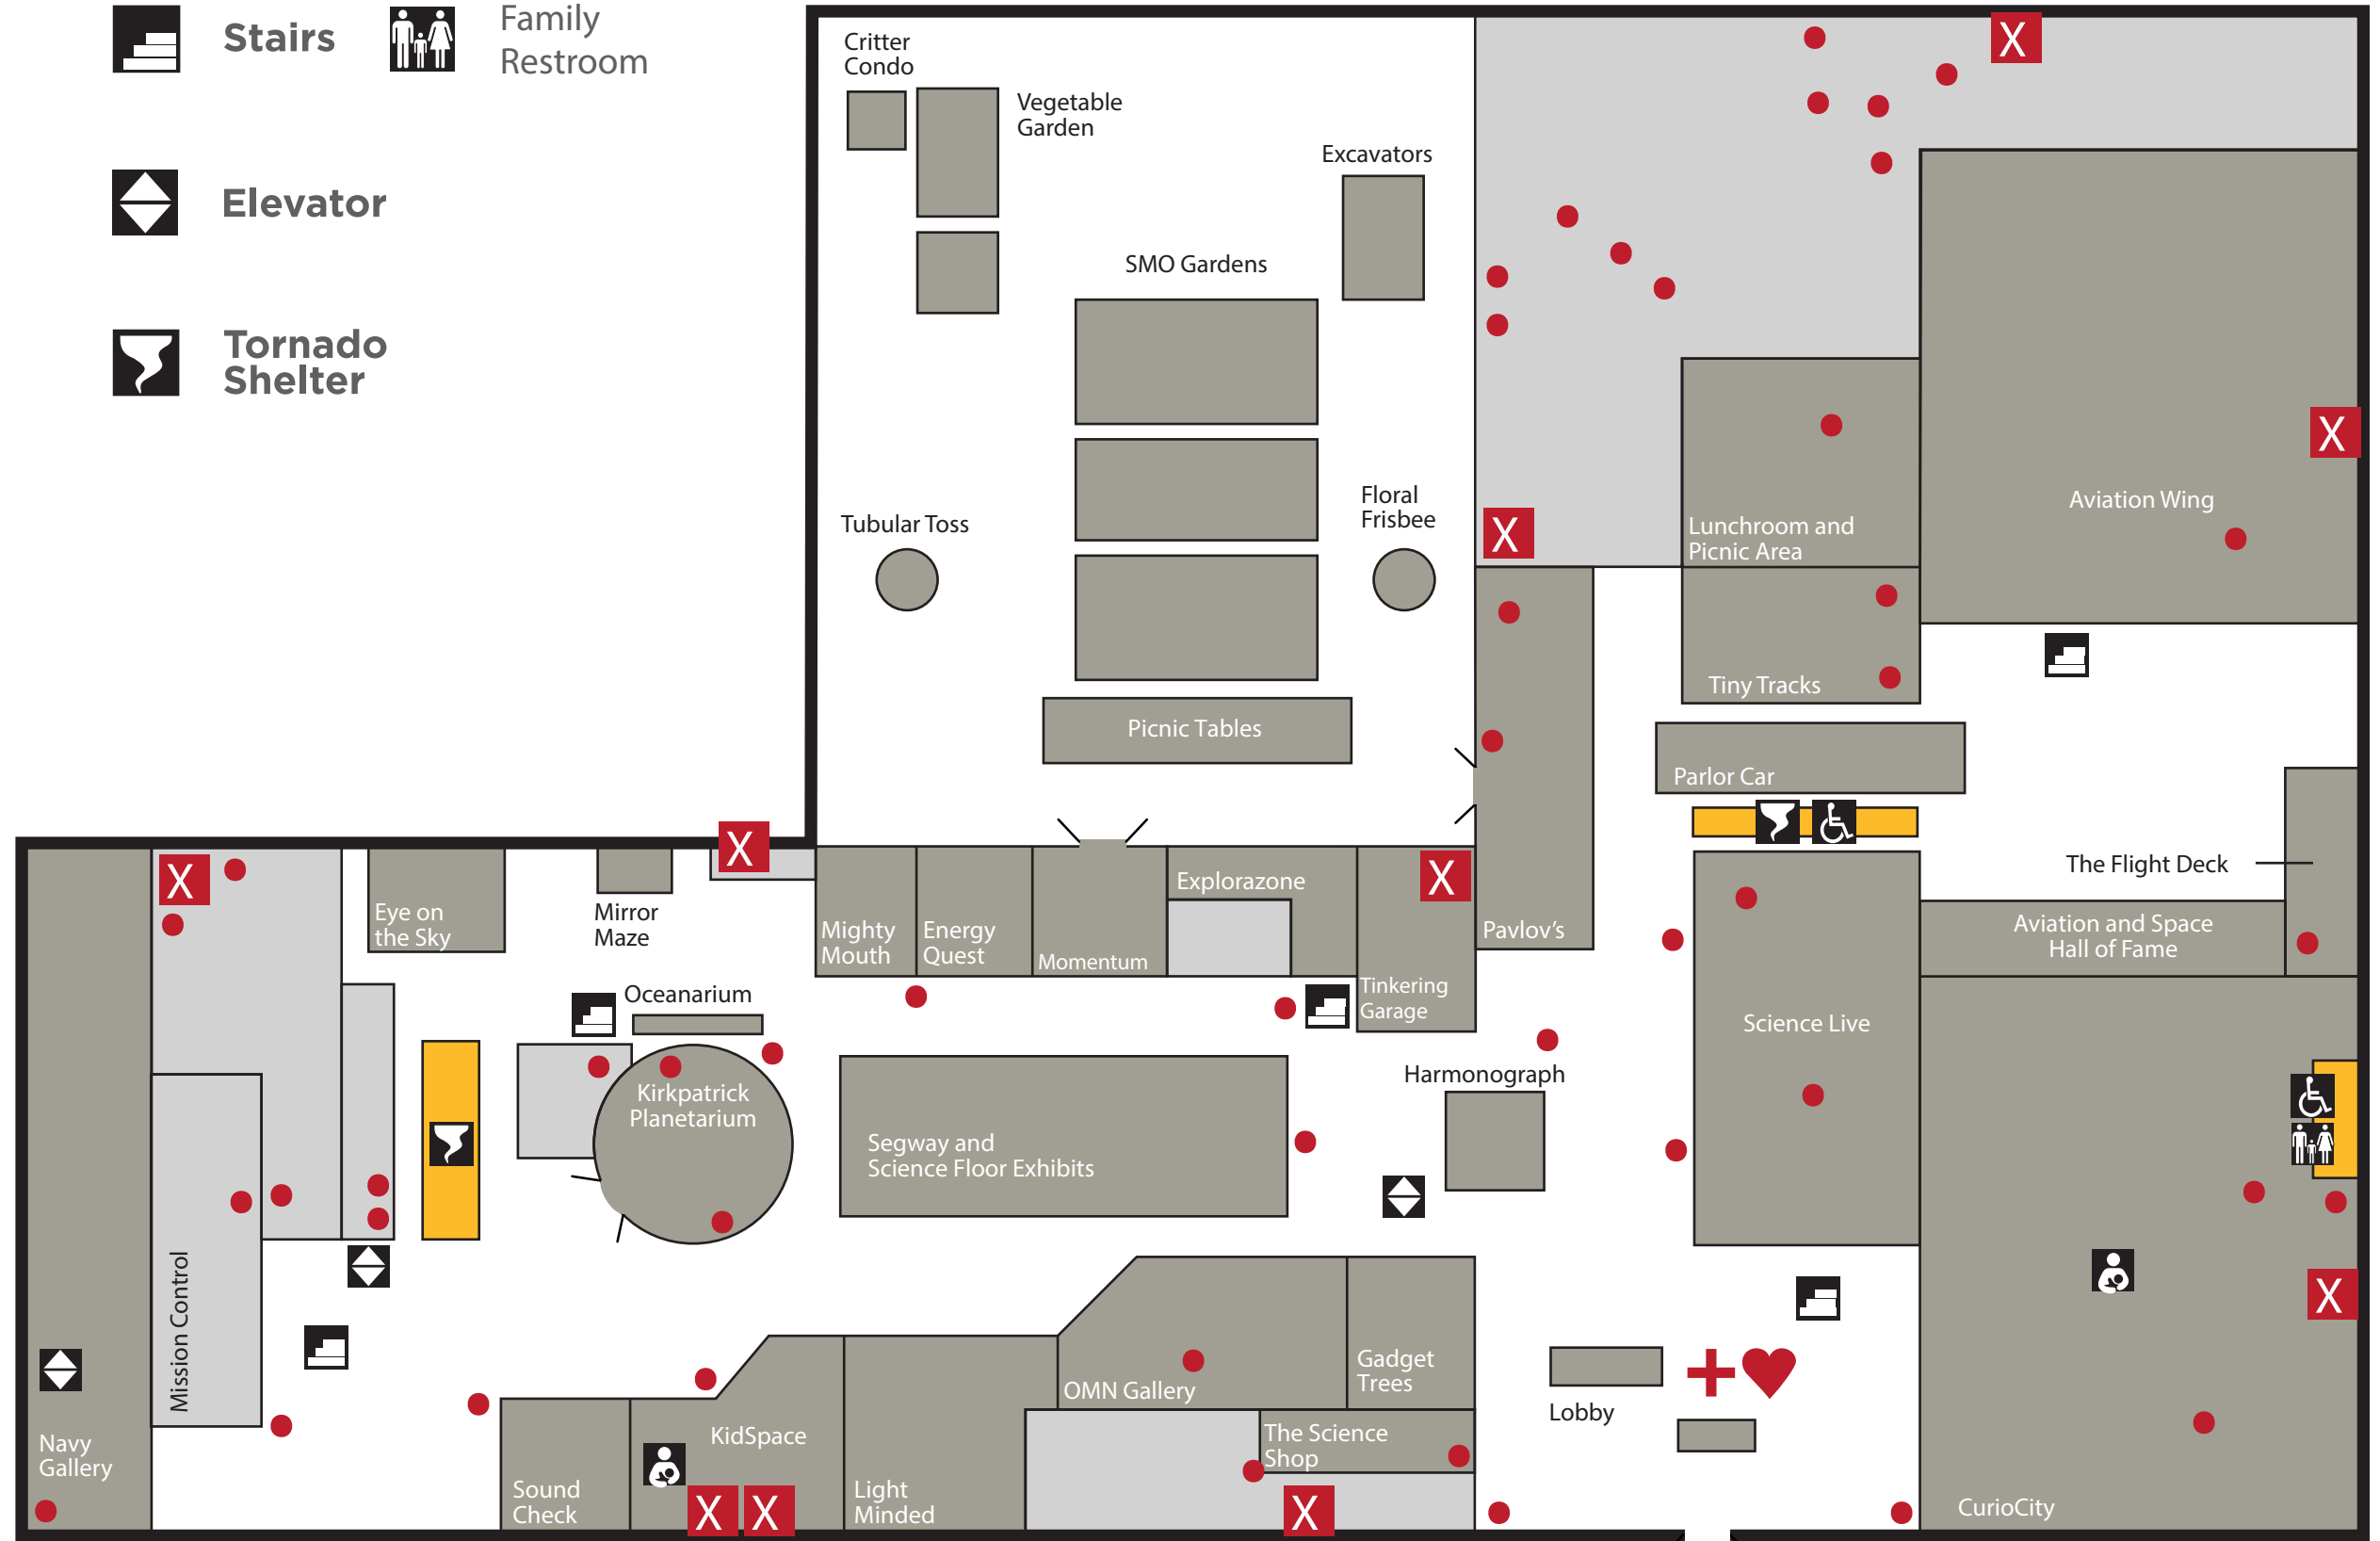

FIRST FLOOR

-  Restrooms
-  Fire Extinguishers
-  Fire Exit
-  First Aid
-  AED
-  Nursing Room
-  Wheelchair Accessible
-  Stairs
-  Family Restroom
-  Elevator
-  Tornado Shelter

SECOND FLOOR

-  Restrooms
-  Fire Extinguishers
-  Fire Exit
-  First Aid
-  AED
-  Stairs
-  Elevator
-  Wheelchair Accessible
-  Family Restroom
-  Open to Below

*Adult changing table available