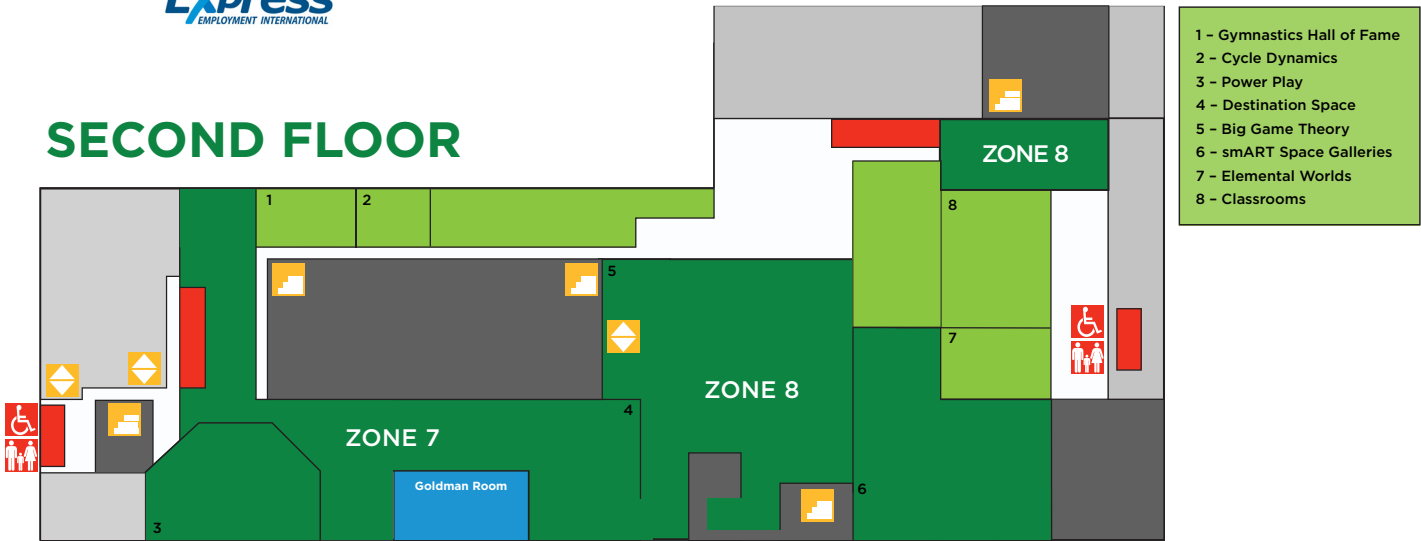

Need Help?

Science Museum Oklahoma Staff - Purple Shirts
 Security - Black Shirts
 Volunteers - Pink Shirts

SECOND FLOOR

- 1 - Gymnastics Hall of Fame
- 2 - Cycle Dynamics
- 3 - Power Play
- 4 - Destination Space
- 5 - Big Game Theory
- 6 - smART Space Galleries
- 7 - Elemental Worlds
- 8 - Classrooms

- RESTROOM
- FOOD VENDOR/DINING AREA
- OPEN TO DOWNSTAIRS
- FAMILY RESTROOM
- STAIRS
- VOLUNTEER & STAFF LOUNGE
- WHEELCHAIR ACCESSIBLE RESTROOM
- ELEVATOR
- NURSING ROOM

- ### ZONE 7
- Light Painting
 - Shadow Play
 - Dancing Snake
 - Elastic Band Guitars
 - Rain Sticks
 - Showcase Table