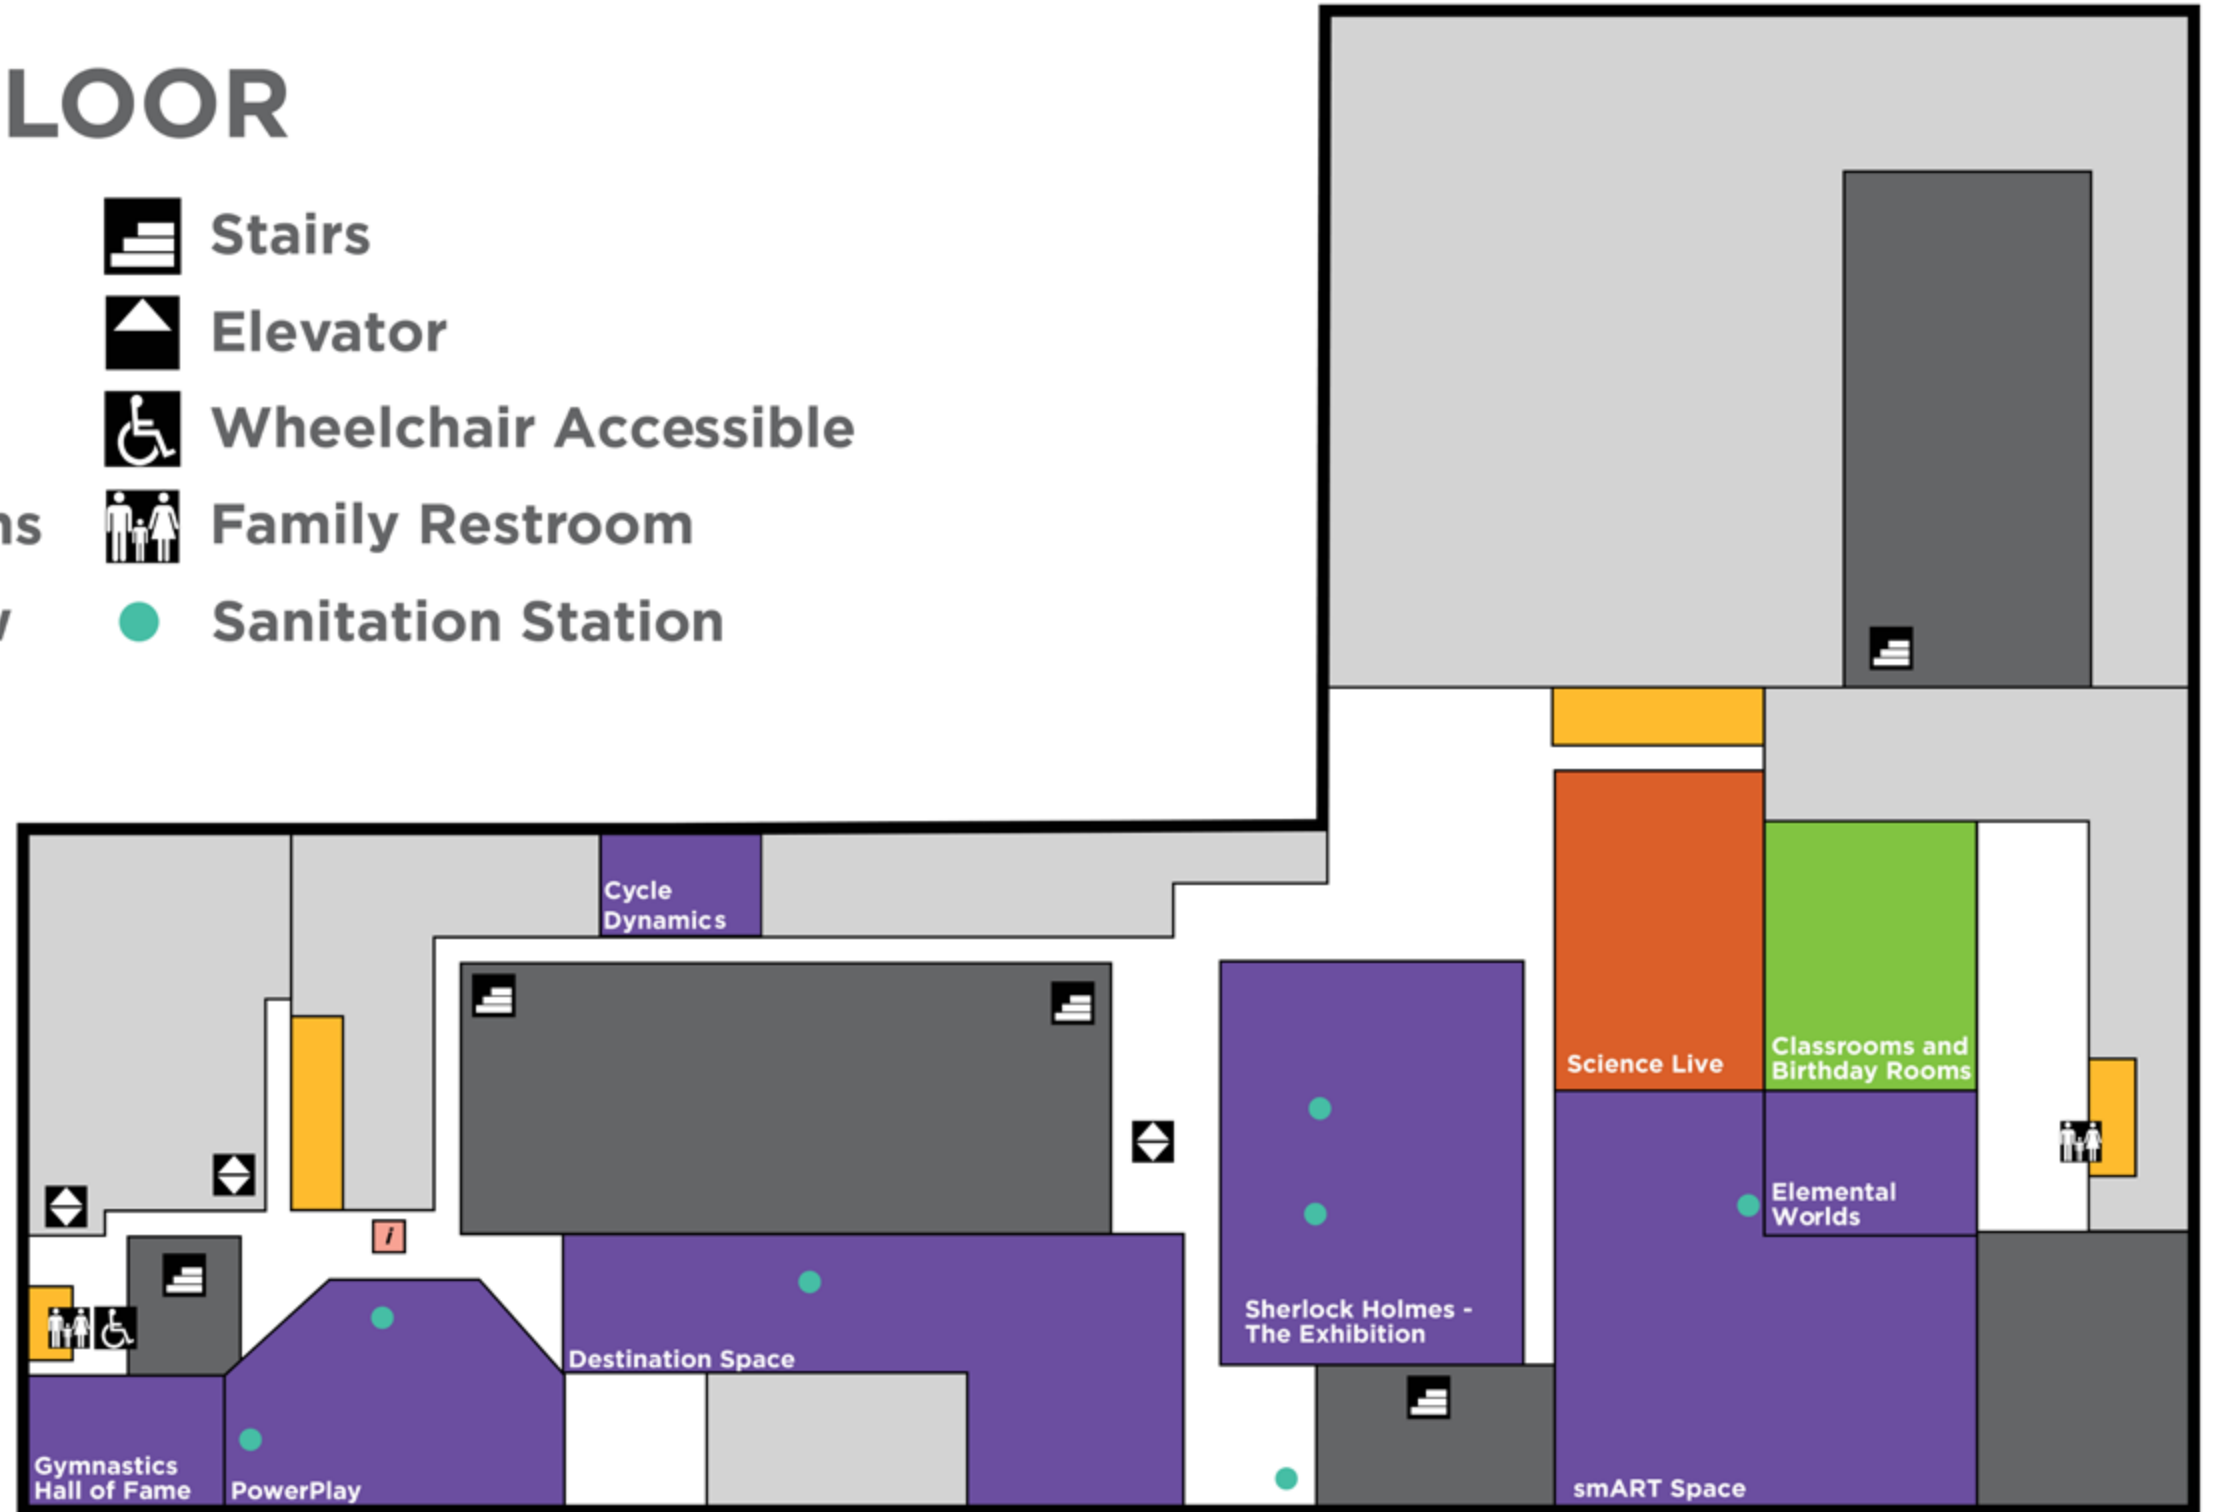

# FIRST FLOOR

- Exhibits
- Live Shows
- Restroom
- Birthday Rooms
- Dining Area
- The Science Shop
- Guest Relations
- Stairs
- Elevator
- Wheelchair Accessible
- Family Restroom
- Monitor
- Sanitation Station

\* Adult changing table available

# SECOND FLOOR

-  Exhibits
-  Live Shows
-  Restroom
-  Birthday Rooms
-  Open to Below
-  Monitor
-  Stairs
-  Elevator
-  Wheelchair Accessible
-  Family Restroom
-  Sanitation Station

## Kirkpatrick Planetarium

Shows on the hour beginning the hour after opening, last show the hour before closing.