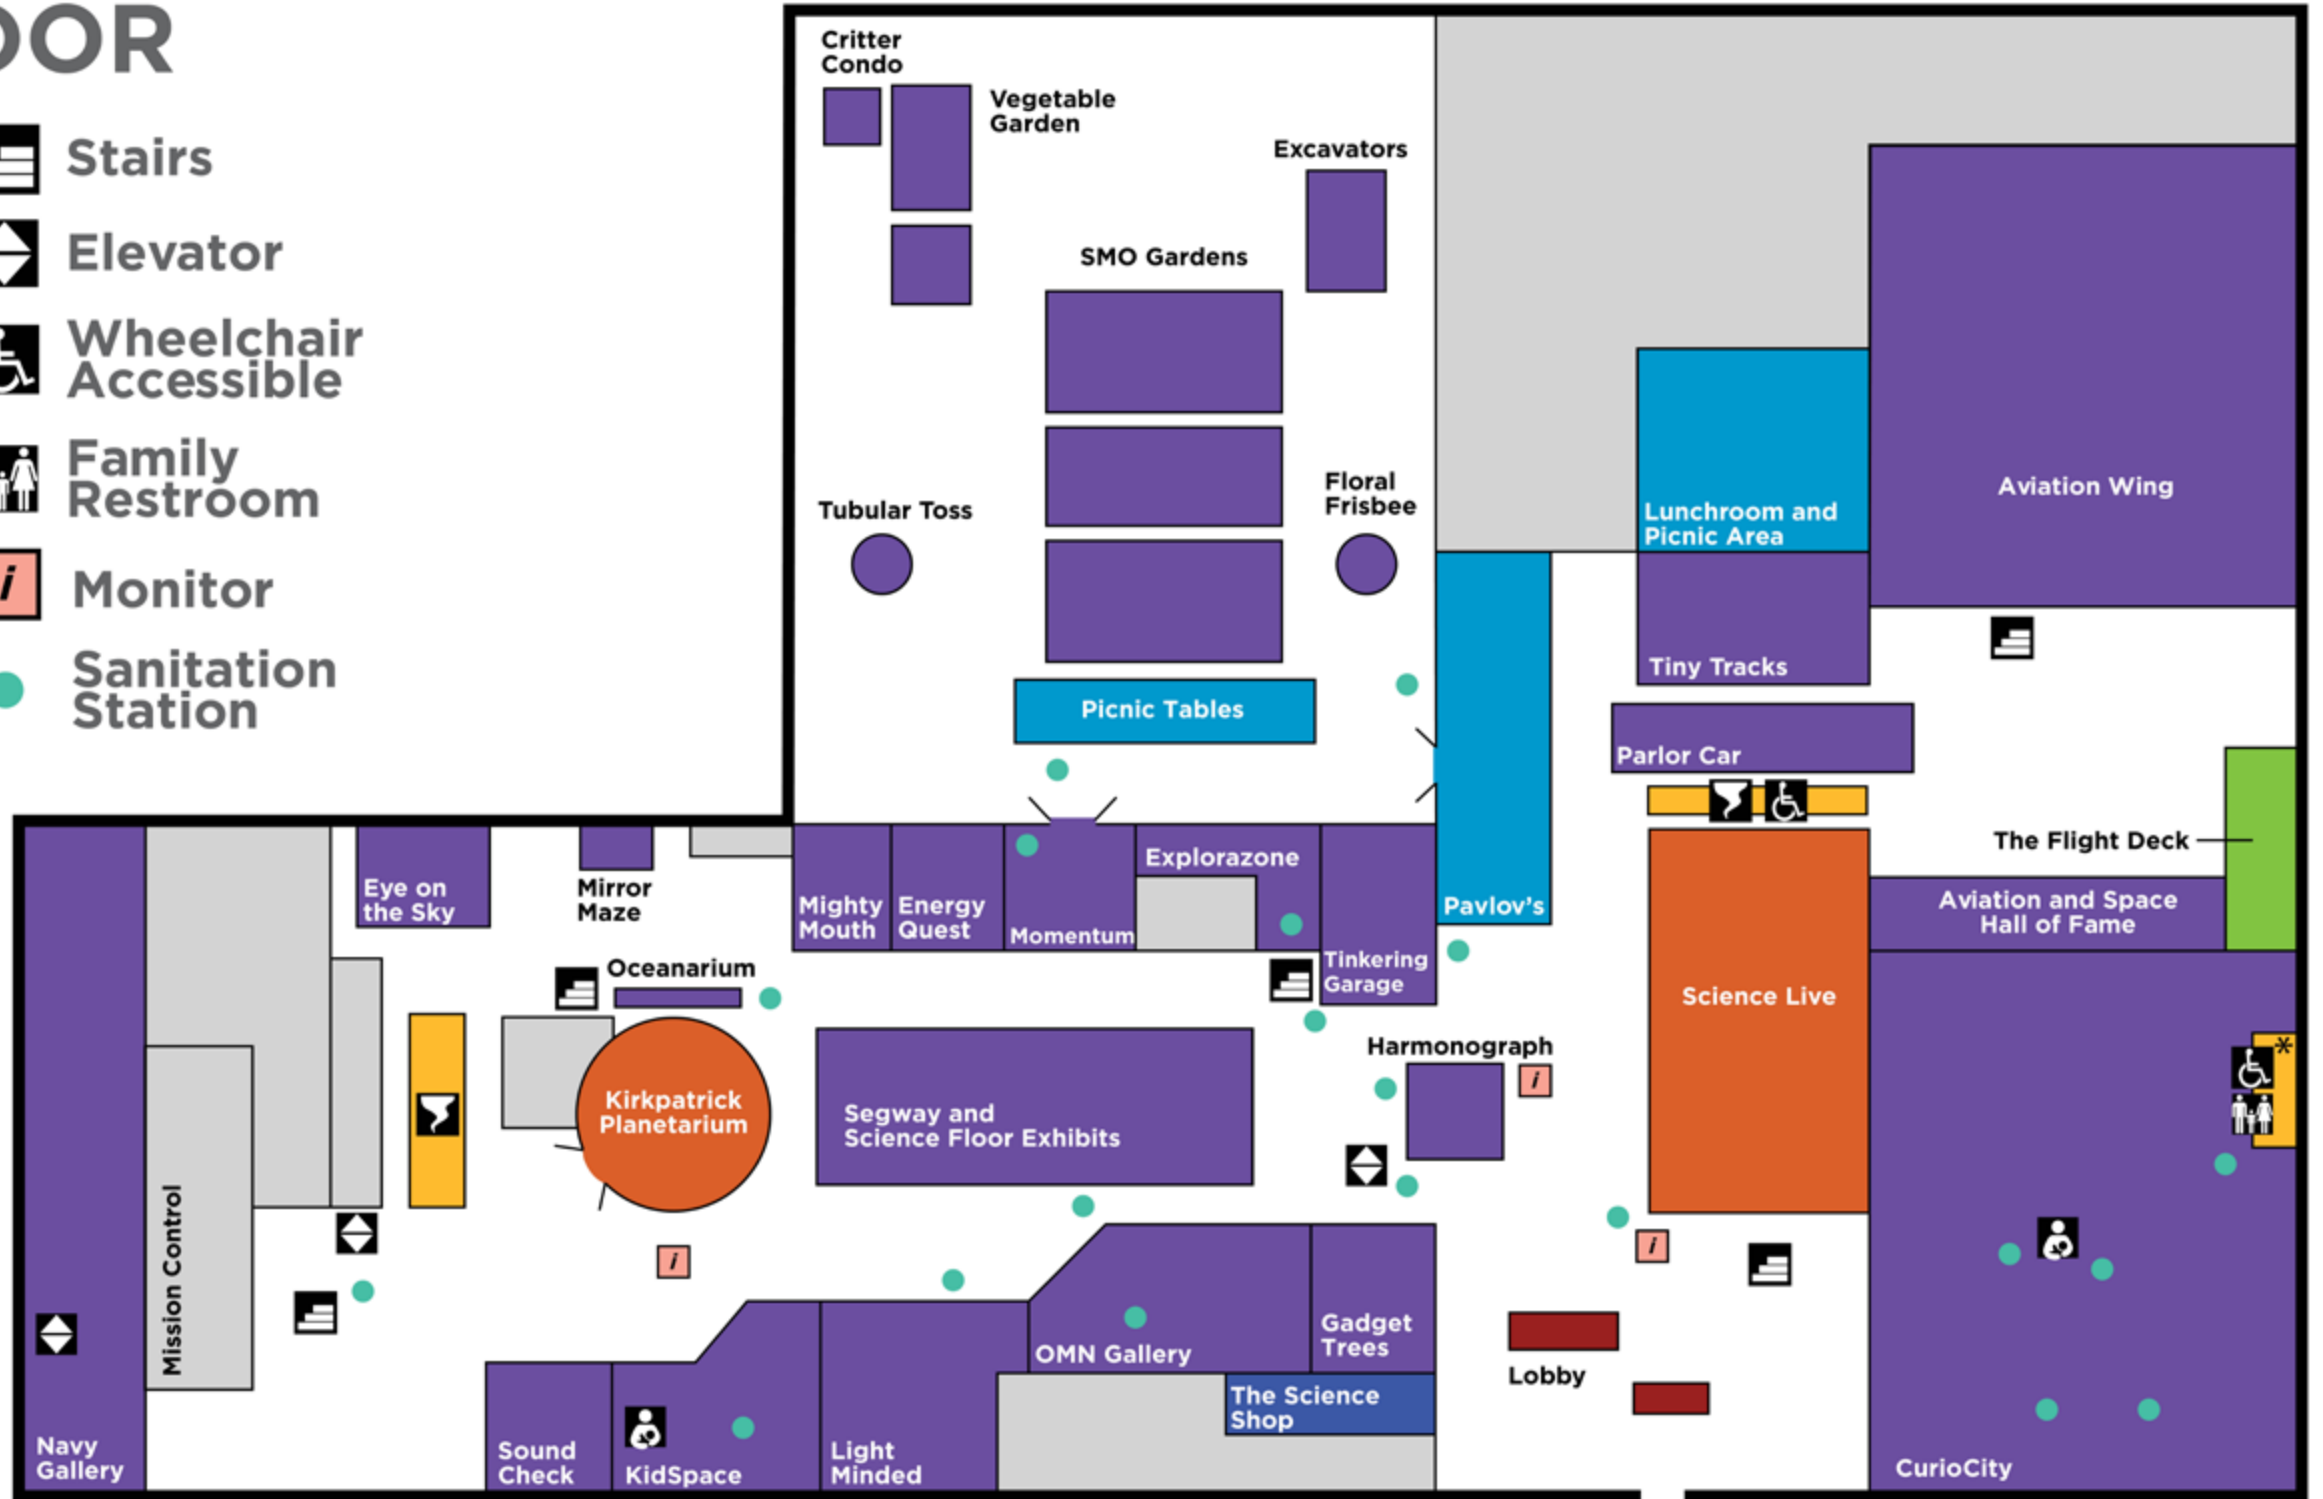

# FIRST FLOOR

- Exhibits
- Live Shows
- Restroom
- Birthday Rooms
- Dining Area
- The Science Shop
- Guest Relations
- Stairs
- Elevator
- Wheelchair Accessible
- Family Restroom
- Monitor
- Sanitation Station

\* Adult changing table available

# SECOND FLOOR

-  Exhibits
-  Live Shows
-  Restroom
-  Birthday Rooms
-  Open to Below
-  Monitor
-  Stairs
-  Elevator
-  Wheelchair Accessible
-  Family Restroom
-  Sanitation Station

## Kirkpatrick Planetarium

Shows on the hour beginning the hour after opening, last show the hour before closing.