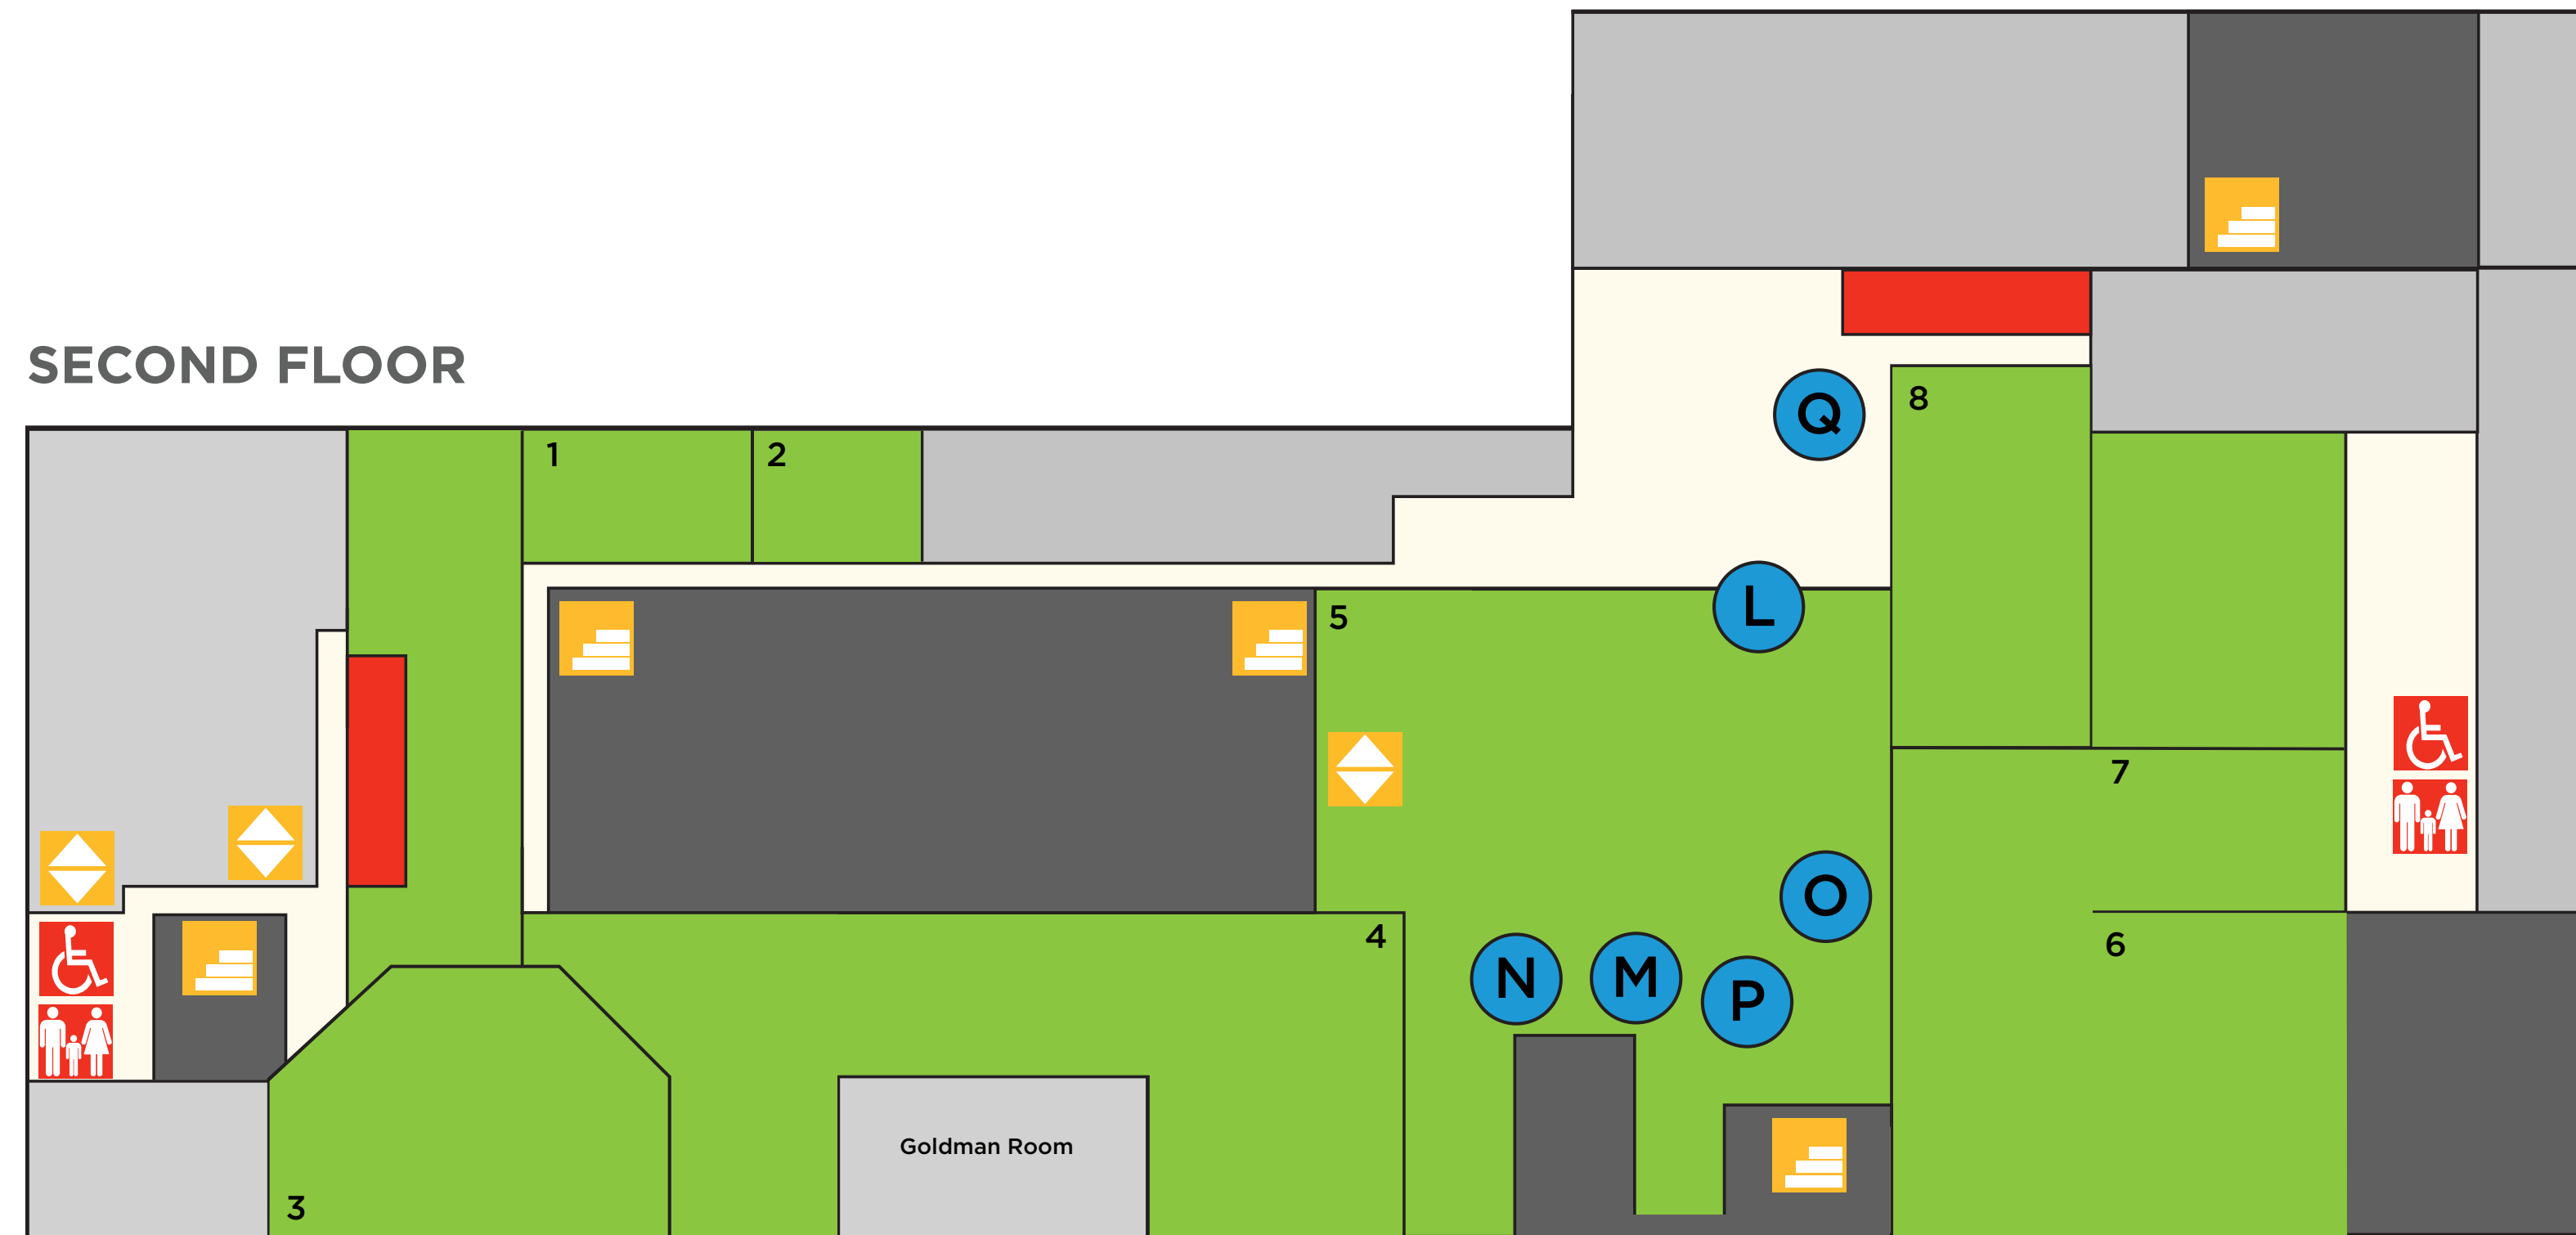

**LIVE BANDS ON
THE SCIENCE STAGE
8 - 9:15 P.M.**

FIRST FLOOR

- 1 - Eye on the Sky
- 2 - Mirror Maze
- 3 - Mighty Mouth
- 4 - Oceanarium
- 5 - EnergyQuest
- 6 - Explorazone
- 7 - Momentum
- 8 - Tinkering Garage
- 9 - Segway
- 10 - Navy Gallery
- 11 - Sound Check
- 12 - KidSpace
- 13 - Light Minded
- 14 - OMN Gallery
- 15 - GadgetTrees
- 16 - Tiny Tracks
- 17 - Parlor Car
- 18 - The Flight Deck Meeting Room
- 19 - Oklahoma Aviation and Space Hall of Fame
- 20 - Vegetable Garden
- 21 - Excavator
- 22 - Tubular Toss
- 23 - Floral Frisbee
- 24 - Kyoto Garden

 **Full Bar**
Beer, wine, cocktails; credit cards accepted

-  **RESTROOM**
-  **FAMILY RESTROOM**
-  **WHEELCHAIR ACCESSIBLE RESTROOM**
-  **DINING AREA**
-  **STAIRS**
-  **ELEVATOR**
-  **THE SCIENCE SHOP**
-  **GUEST RELATIONS**

8 - 9:15 P.M.

SECOND FLOOR

- 1 - Gymnastics Hall of Fame
- 2 - Cycle Dynamics
- 3 - Power Play
- 4 - Destination Space
- 5 - Big Game Theory
- 6 - smART Space Galleries
- 7 - Elemental Worlds
- 8 - Classrooms

RESTROOM	NURSING ROOM	OPEN TO DOWNSTAIRS
FAMILY RESTROOM	STAIRS	DINING AREA
WHEELCHAIR ACCESSIBLE RESTROOM	ELEVATOR	