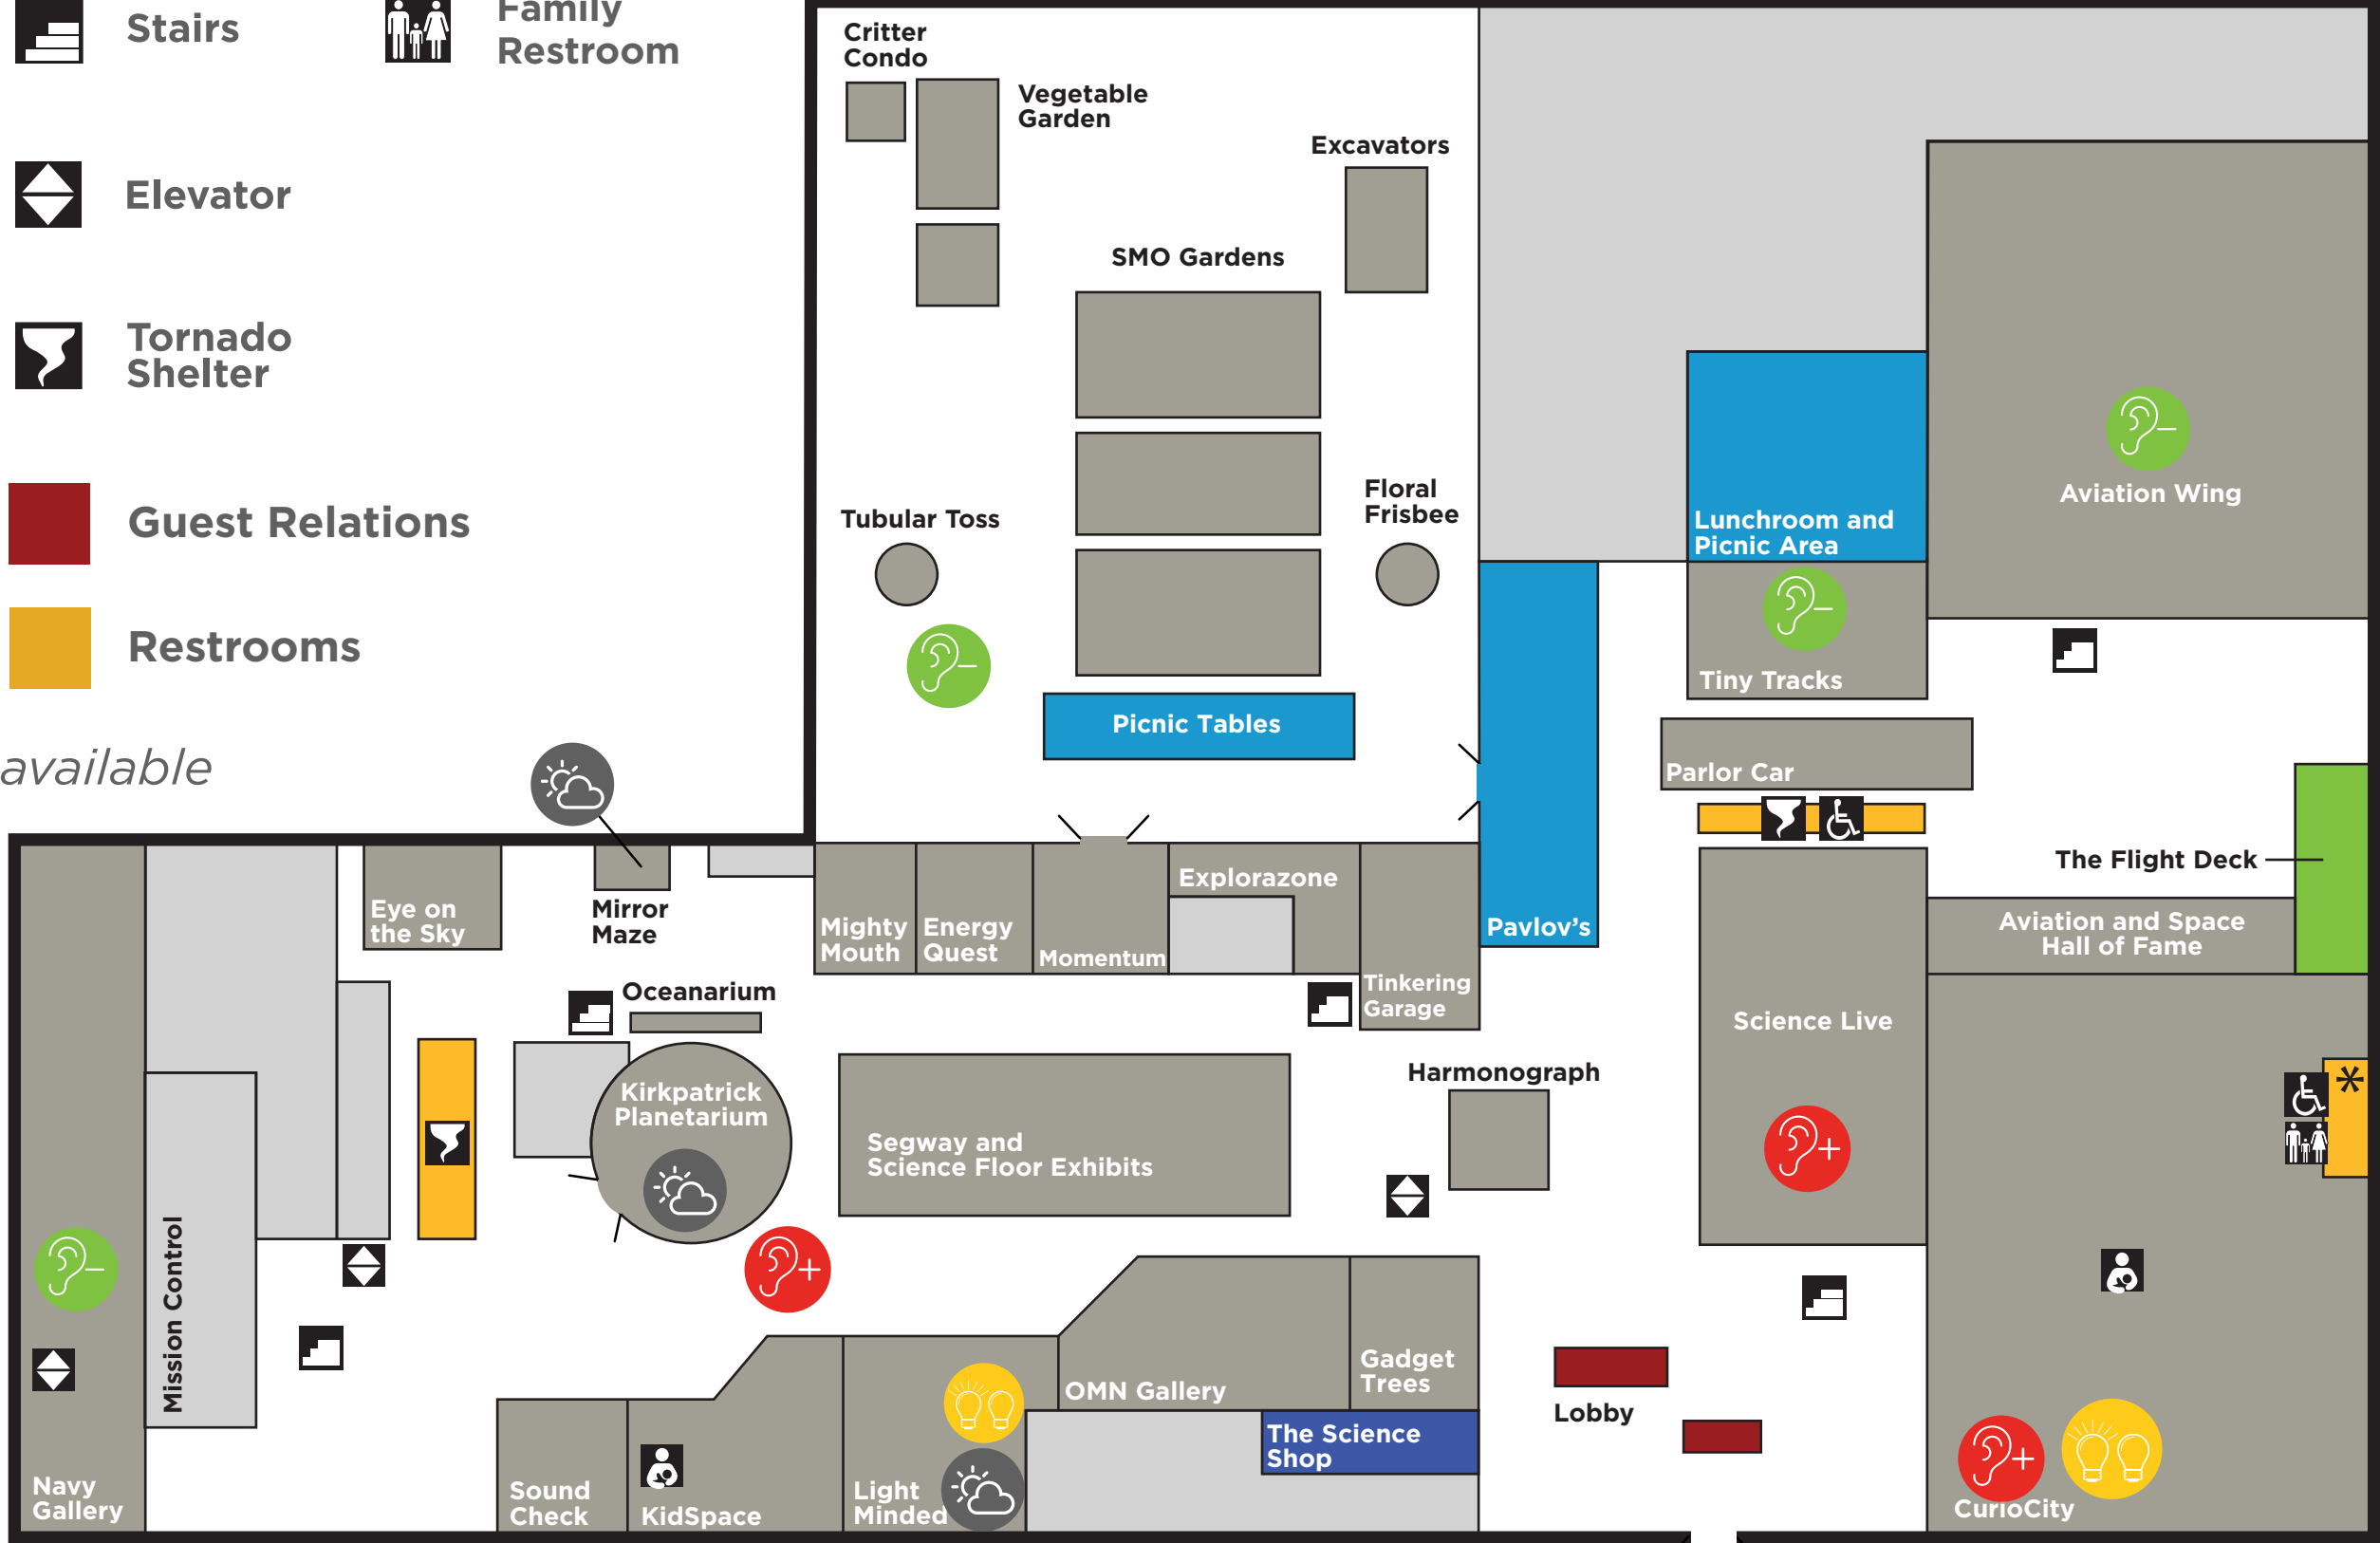

FIRST FLOOR

-  Low Light Area
-  Flickering Light
-  Quiet Area
-  Loud Area
-  Dining Area
-  Birthday Rooms
-  Nursing Room
-  Stairs
-  Elevator
-  Tornado Shelter
-  Guest Relations
-  Restrooms
-  Wheelchair Accessible
-  Family Restroom

Adult changing table available

SECOND FLOOR

-  Quiet Area
  Stairs
  Open to Below
-  Loud Area
  Elevator
-  Touch
  Wheelchair Accessible
-  Low Light Area
  Family Restroom
-  Flickering Light
  Restrooms