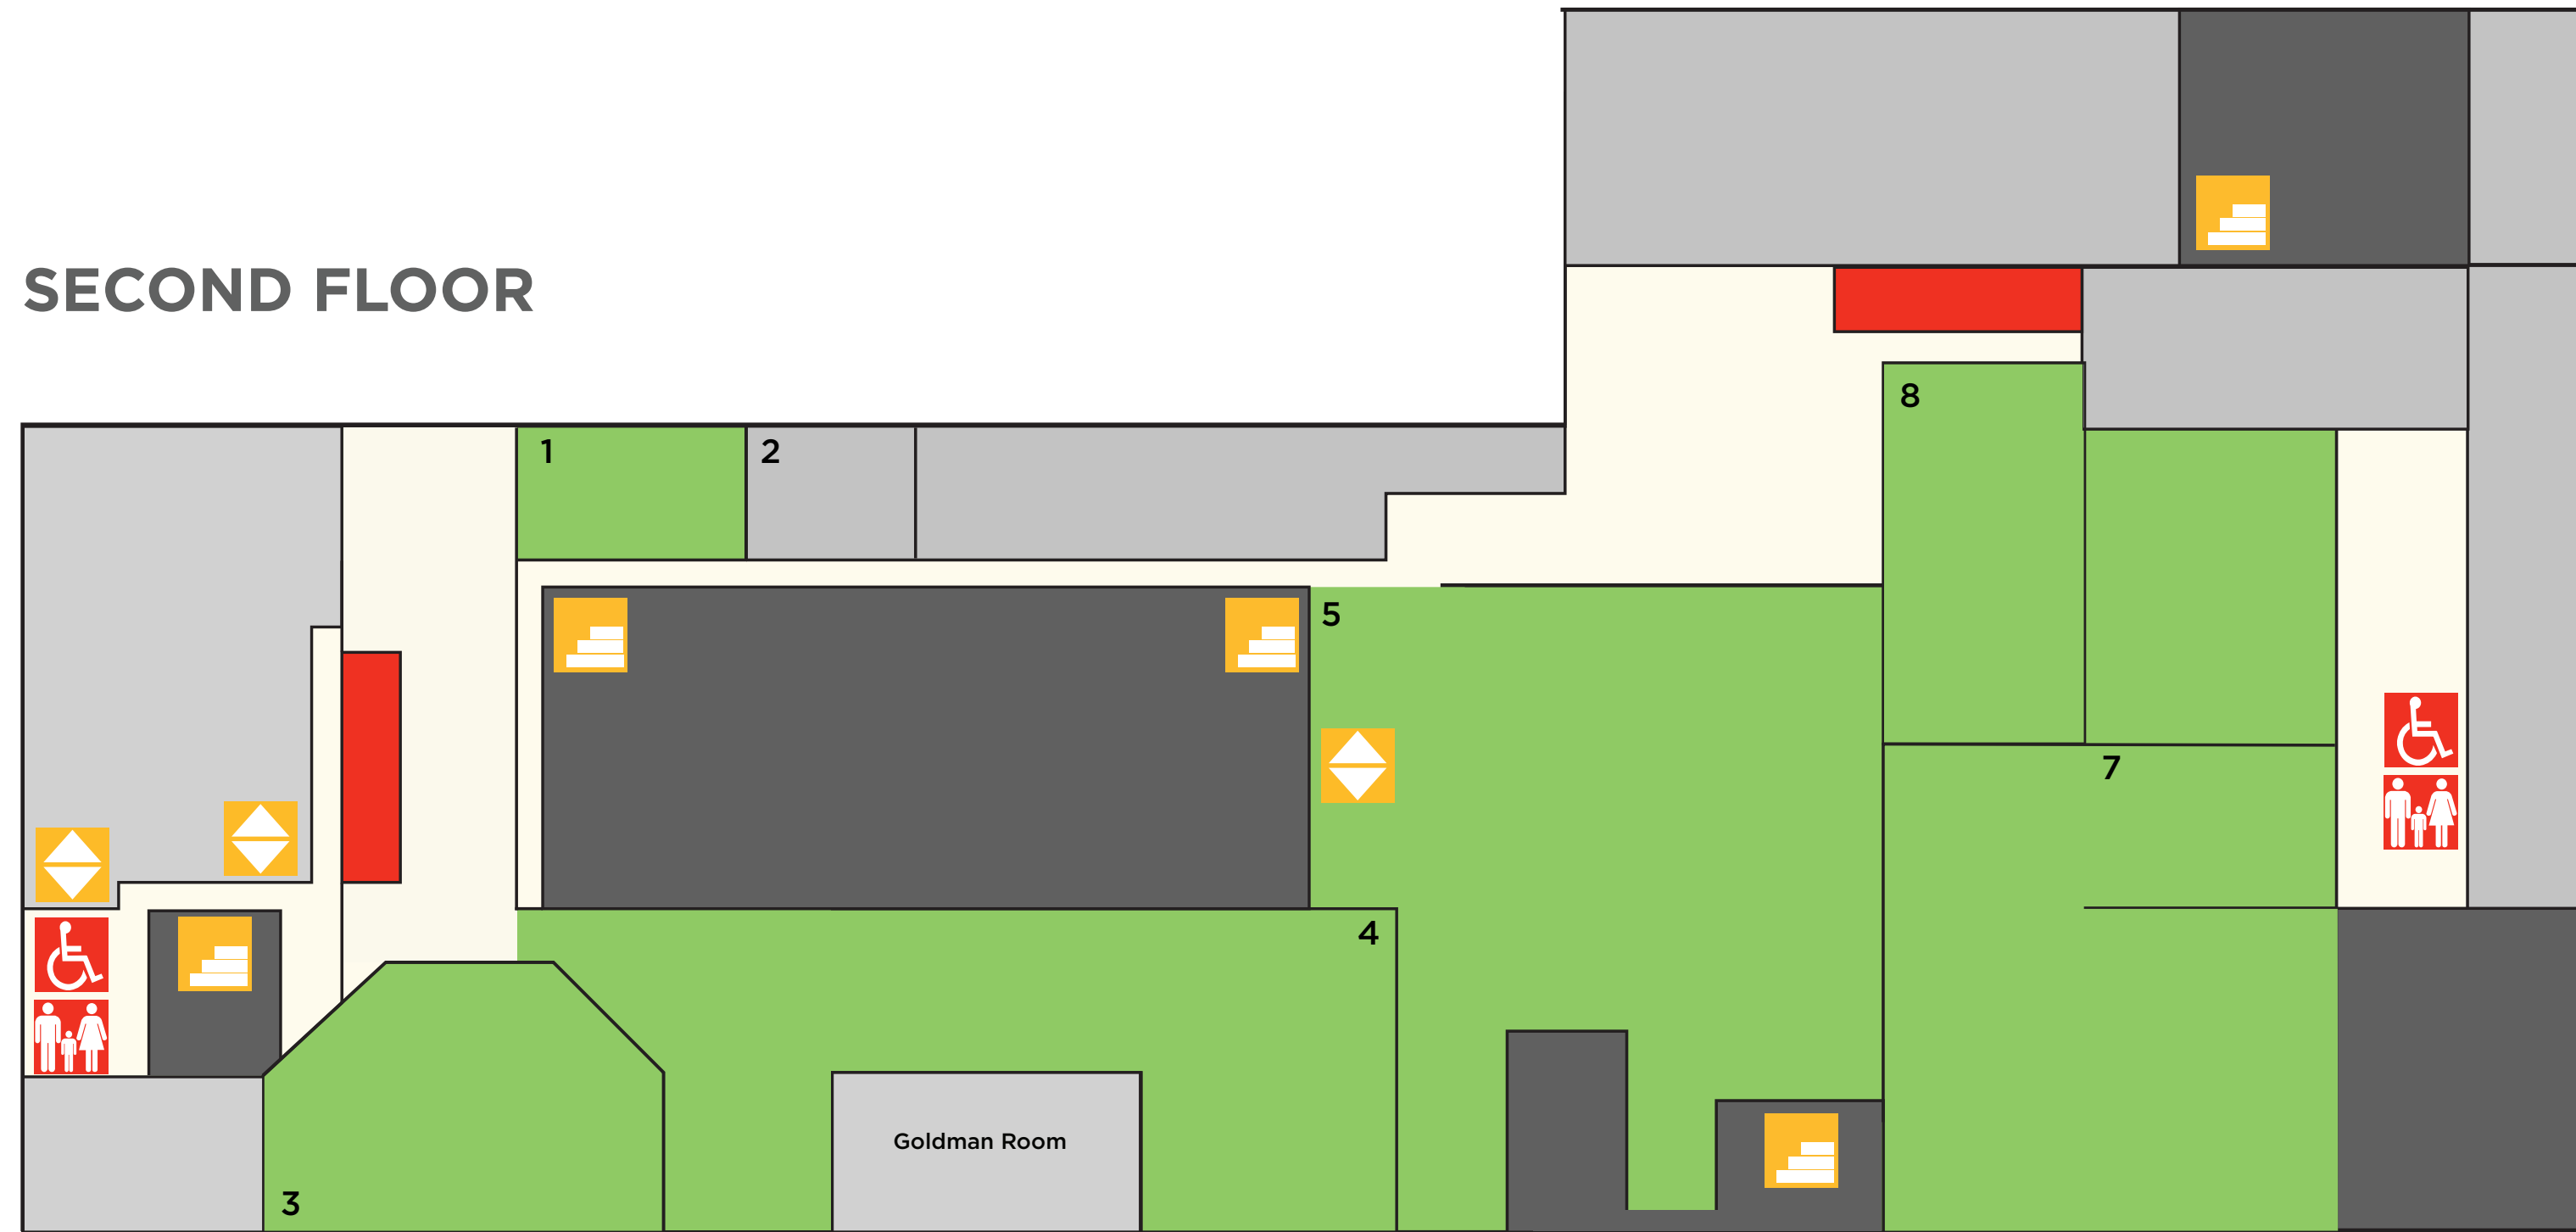

SPACE DAY

ACTIVITY MAP

Friday, May 5
10 a.m. - 2 p.m.

- A - Observing the Sun and its Energy
- B - OKC Astronomy Club: Solarscopes
- C - Investigating Microscopic Life
- D - Comic Book Art with Literati Press
- E - Extraterrestrial Creature Creation
- F - Ice Orbs
- G - Reaction Rockets
- H - OU Lunar Sooners
- I - Artifacts Table

- 1 - Eye on the Sky
- 2 - Mirror Maze
- 3 - Mighty Mouth
- 4 - Oceanarium
- 5 - EnergyQuest
- 6 - Explorazone
- 7 - Momentum
- 8 - Tinkering Garage
- 9 - Segway
- 10 - Navy Gallery
- 11 - Sound Check
- 12 - KidSpace
- 13 - Light Minded
- 14 - OMN Gallery
- 15 - GadgetTrees
- 16 - Tiny Tracks
- 17 - Parlor Car
- 18 - The Flight Deck Meeting Room
- 19 - Oklahoma Aviation and Space Hall of Fame
- 20 - Vegetable Garden
- 21 - Excavator
- 22 - Tubular Toss
- 23 - Floral Frisbee
- 24 - Kyoto Garden

RESTROOM	DINING AREA	GUEST RELATIONS
FAMILY RESTROOM	STAIRS	THE SCIENCE SHOP
WHEELCHAIR ACCESSIBLE RESTROOM	ELEVATOR	

SPACE DAY ACTIVITY MAP

SECOND FLOOR

- 1 - Gymnastics Hall of Fame
- 2 - Cycle Dynamics
- 3 - Power Play
- 4 - Destination Space
- 5 - Big Game Theory
- 6 - smART Space Galleries
- 7 - Elemental Worlds
- 8 - Classrooms

 RESTROOM	 DINING AREA	 OPEN TO DOWNSTAIRS
 FAMILY RESTROOM	 STAIRS	
 WHEELCHAIR ACCESSIBLE RESTROOM	 ELEVATOR	
 NURSING ROOM		